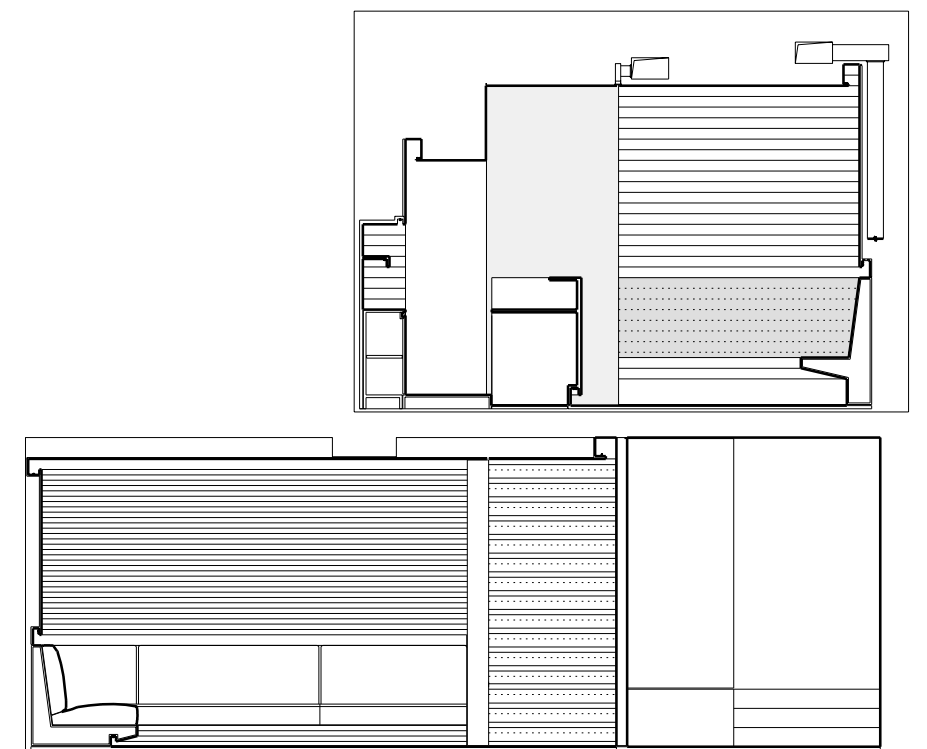

Sweet Station

Dessert Shop/Hello Coffee/Others

Hello Coffee

CAFFÈ DI MEZZO

Designer: JM ARCHITECTURE

Location: Via Ceresio, 1, 20154 Milano

The line guide for the remodelling of the Caffè di Mezzo, located in Castelfranco Veneto near Treviso, is the idea of creating essential space, defined by a linear design, simple geometries and light effects, with the intent of conferring it a certain elegance and balance. The space, located on the ground floor of a twentieth-century building, overlooks the arcades surrounding a beautiful medieval castle, which contains the historic centre of Giorgione's hometown. The main feature of this bar is its twenty meter long rectangular shape.

The project therefore emphasizes the longitudinal original shape creating an important sense of perspective. Another important feature of the space is the skylight, which opens into an inner courtyard of the building. This element plays a significant role in the architectural composition, giving great character to the bar service area below it.

The new space is organized in two functional areas: the first, for service, is defined by a long linear counter, one meter-twenty high, clad in white corian and with a bottom light cove which grants it a sense of lightness in the space. The second area is the one reserved to the customers, and it's characterized by a bench upholstered in white leather which runs longitudinally and turns around the walls at the end to emphasize the continuity and wrap the space as much as possible. Aligned with the main counter is a white corian full height block, with also